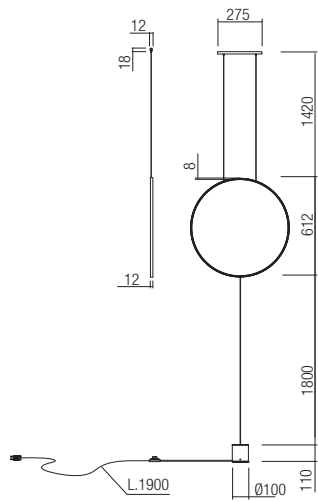

art. **01-2196** Matt Gold
art. **01-2197** Matt Black

art. **01-2198** Matt Gold
art. **01-2199** Matt Black

Led type SMD LED 2835 228 pcs x 0,08W
Power 19W
Input 220-240V, 50/60Hz
Color temperature 3000K
Lumen source 2070 lm
Lumen system 1242 lm
CRI 80
Not dimmable
CE IP20

Led type SMD LED 2835 300 pcs x 0,09W
Power 28W
Input 220-240V, 50/60Hz
Color temperature 3000K
Lumen source 2898 lm
Lumen system 1735 lm
CRI 80
Not dimmable
CE IP20