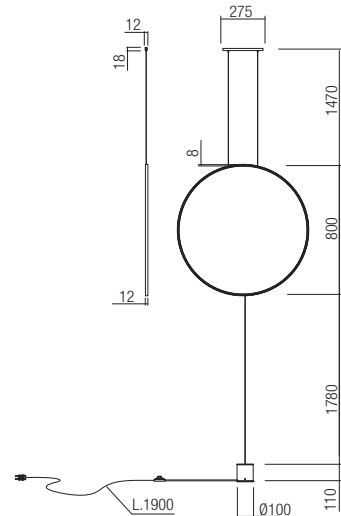

art. **01-2196** Matt Gold
art. **01-2197** Matt Black

art. **01-2198** Matt Gold
art. **01-2199** Matt Black

Led type SMD LED 2835 228 pcs x 0,08W
Power 19W
Input 220-240V, 50/60Hz
Color temperature 3000K
Lumen source 2070 lm
Lumen system 1242 lm
CRI 80
Not dimmable
CE IP20

Led type SMD LED 2835 300 pcs x 0,09W
Power 28W
Input 220-240V, 50/60Hz
Color temperature 3000K
Lumen source 2898 lm
Lumen system 1735 lm
CRI 80
Not dimmable
CE IP20