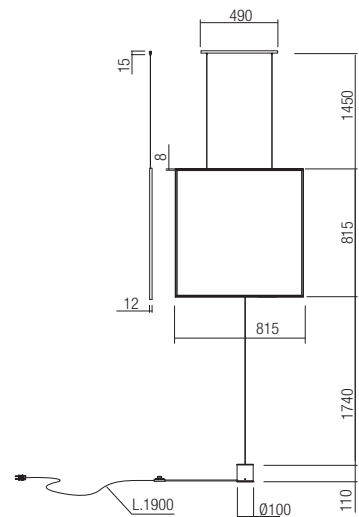

Led type SMD LED 2835 168 pcs x 0,16W
Power 28W
Input 220-240V, 50/60Hz
Color temperature 3000K
Lumen source 2898 lm
Lumen system 1735 lm
CRI 80
Not dimmable
CE IP20

Led type SMD LED 2835 384 pcs x 0,09W
Power 37W
Input 220-240V, 50/60Hz
Color temperature 3000K
Lumen source 3726 lm
Lumen system 2235 lm
CRI 80
Not dimmable
CE IP20