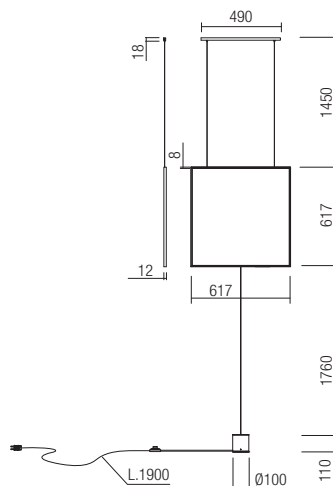

Led type SMD LED 2835 168 pcs x 0,16W
Power 28W
Input 220-240V, 50/60Hz
Color temperature 3000K
Lumen source 2898 lm
Lumen system 1735 lm
CRI 80
Not dimmable
CE IP20

Led type SMD LED 2835 384 pcs x 0,09W
Power 37W
Input 220-240V, 50/60Hz
Color temperature 3000K
Lumen source 3726 lm
Lumen system 2235 lm
CRI 80
Not dimmable
CE IP20